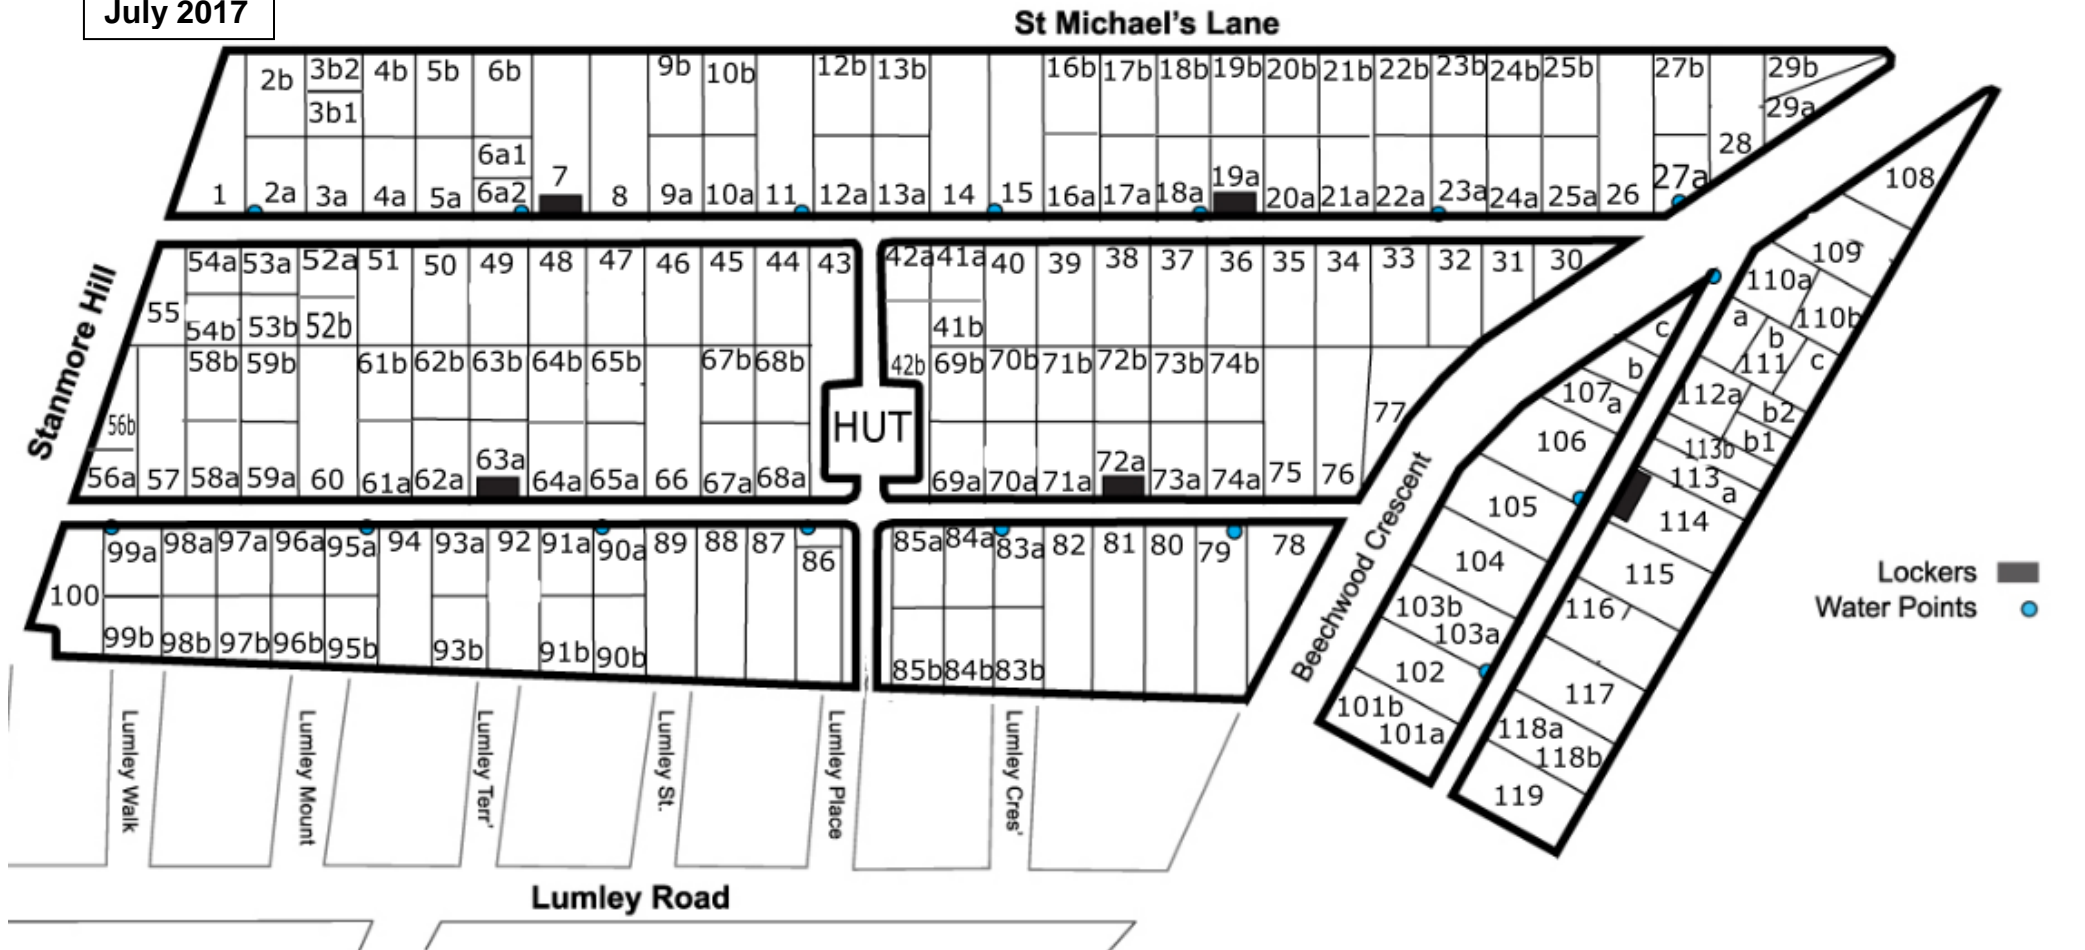

Burley Model Allotments

Map of the Site

July 2017

Plot 111

a
b
c

Plot 112

a1	
b1	b2

Plot 113

a	b
---	---